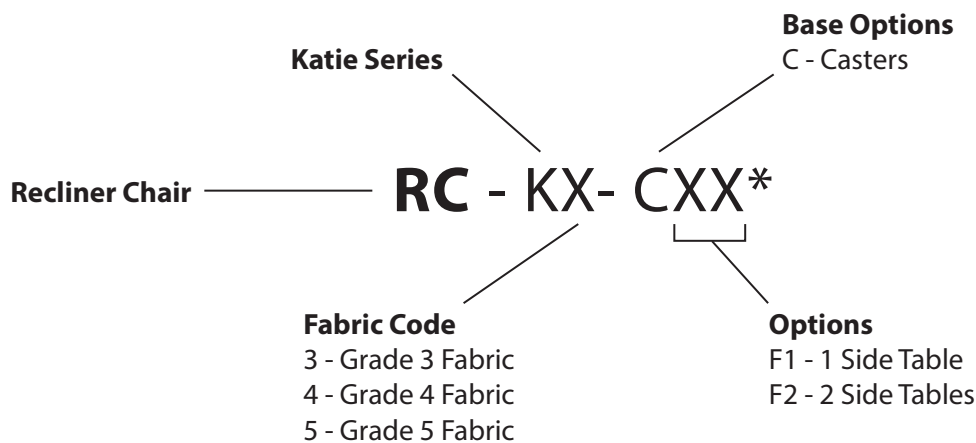

# Recliner Chairs - Katie Series

## Ordering Guide

When ordering recliner chairs, please specify the following information:

\*The standard model includes: Foot-release Trendelenburg, 1 fold-away side table, swing-away arms and push handle.