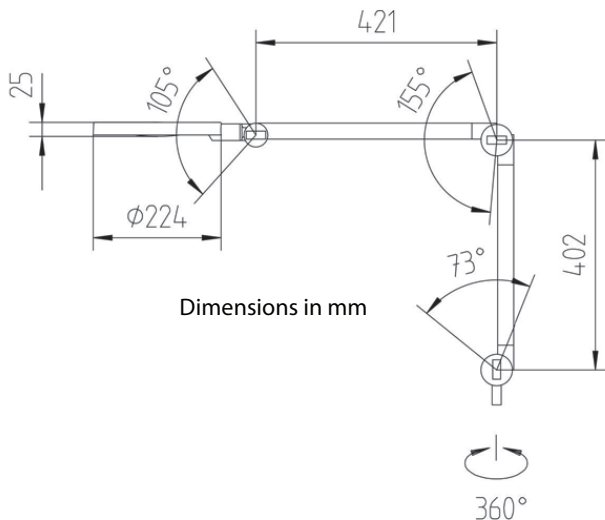

Mains Lead: Approx. 9.8 ft (3 m)

Luminaire Body: Plastic, untreated, Aluminum coloured anodized

Tubular Sections Material: Tubular aluminum section anodized

Surface: Anodized

Weight (NET): Approx. 4.4 lbs (2 kg)

Lens Dimensions: \varnothing 160 mm (6.3")

Lens Material: PMMA

Lens Diopters: 3.5

Magna Series

Magna 51 LED Magnifier

Ordering Guide:

L-MA51 -

Model Examples:

L-MA51-AB-RH-A	Magna 51, Articulating Arm, Basic, Rail Mount, Horizontal, Amico Rail
L-MA51-AB-WX	Magna 51, Articulating Arm, Basic, Wall Mount
L-MA51-AE-FX	Magna 51, Articulating Arm with Extension, Floor Stand
L-MA51-AE-TX	Magna 51, Articulating Arm with Extension, Table Mount

*NOTE:

North American: 120 V; International: 230 V

Dimensions:

Illuminance:

Distance: 15 cm
Em: 5176 lx
Emax: 7457 lx
Emin: 1784 lx