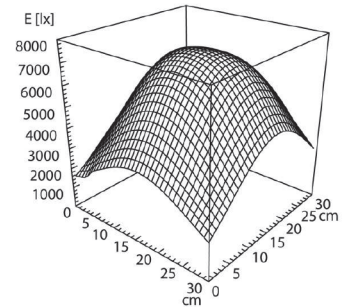

Ordering Information:

Series	Arm Options	Mounting Options	Rail
L-MA51	AB Articulating Arm, Basic	RH Rail Mount, Horizontal	A Amico Rail (For Rail Mount Only)
	AE Articulating Arm with Extension	RV Rail Mount, Vertical	F Fairfield Rail (For Rail Mount Only)
		FX Floorstand	X Not Applicable
		WX Wall Mount	
		TX Table Mount	

*NOTE:

North American: 120 V; International: 230 V

Dimensions:

Illuminance:

Distance: 15 cm
Em: 5176 lx
Emax: 7457 lx
Emin: 1784 lx