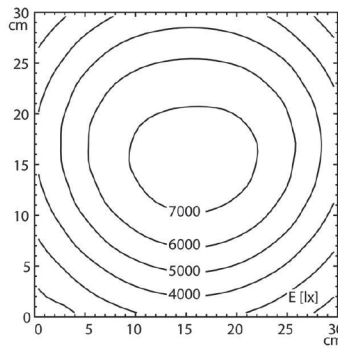

Ordering Information:

Series	Arm Options	Mounting Options	Rail
L-MA51	AB Articulating Arm, Basic	RH Rail Mount, Horizontal	A Amico Rail (For Rail Mount Only)
	AE Articulating Arm with Extension	RV Rail Mount, Vertical	F Fairfield Rail (For Rail Mount Only)
		FX Floorstand	X Not Applicable
		WX Wall Mount	
		TX Table Mount	

*NOTE:

North American: 120 V; International: 230 V

Dimensions:

Illuminance:

Distance: 15 cm
Em: 5176 lx
Emax: 7457 lx
Emin: 1784 lx