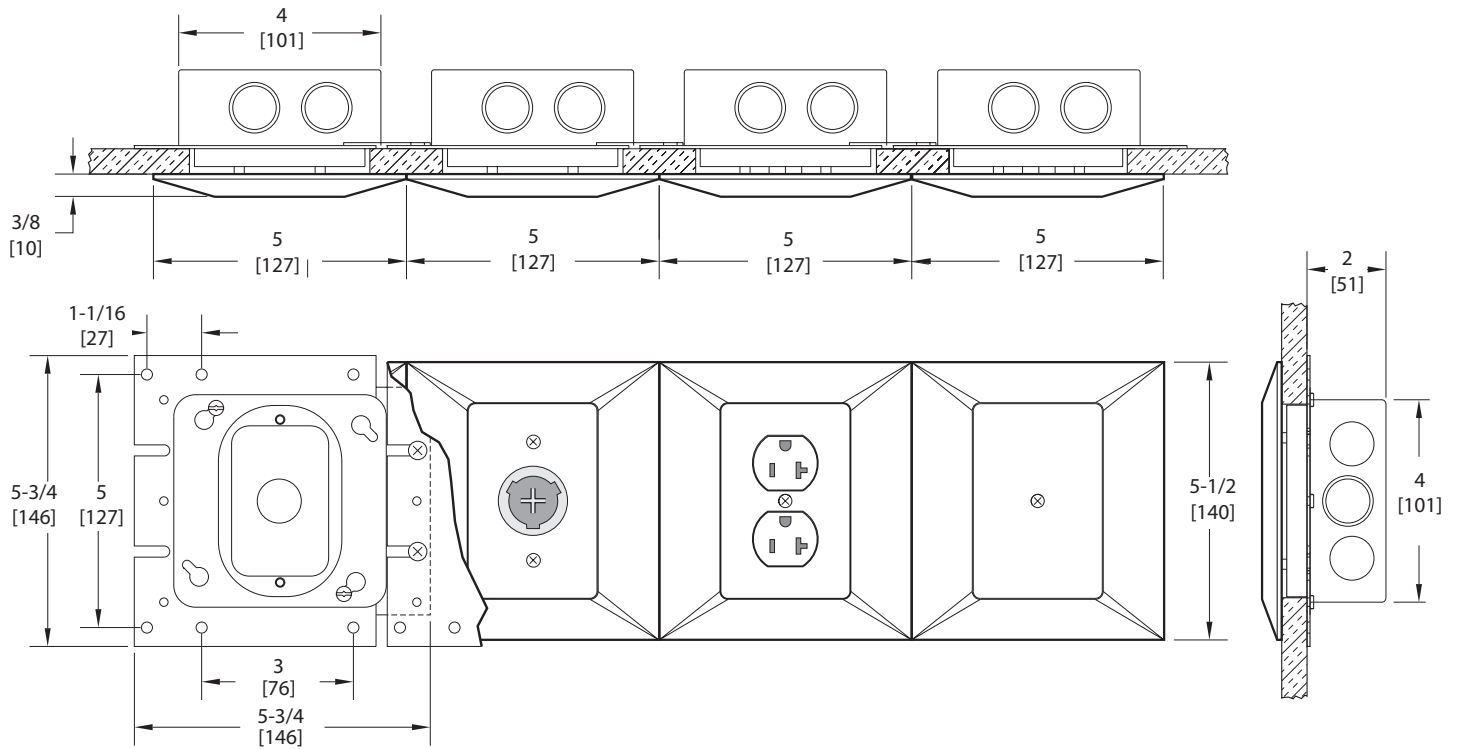

Inch
[mm]

model numbers

Blank Plate with electrical back box:
 Duplex Receptacle with elect. back box 15amp (White):
 Duplex Receptacle with elect. back box 15amp (Red):
 Duplex Receptacle with elect. back box 20amp (Red):
 Telephone Receptacle (Provision):
 Electrical Light Switch 15A:

O-WAL-BLANK
O-WAL-DUPLEX
O-WAL-DUPLEX-R
O-WAL-DUPL-20R
O-WAL-TELE
O-WAL-SWITCH

Amico products comply with NFPA-99.

NOTE: Electrical/blanks can be ganged together with wall outlets.
