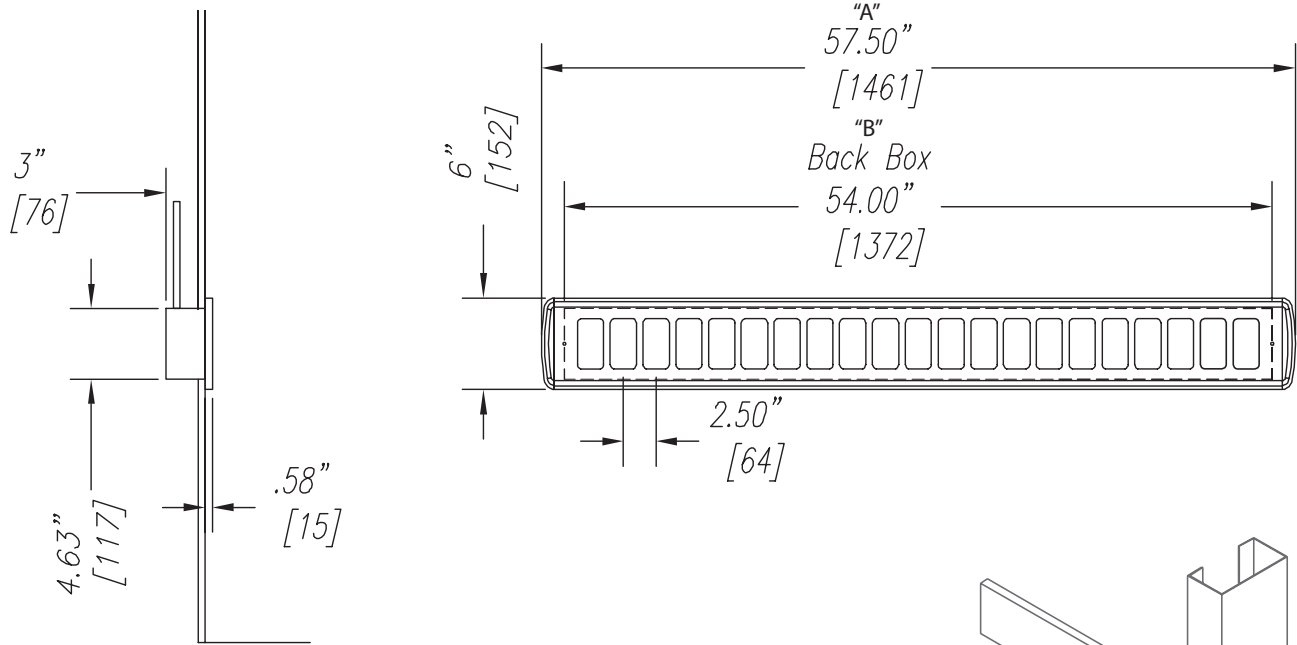

The Console is UL Listed to U.S. and Canadian safety standards.

Amico products comply with NFPA-99.

features

- Removable front fascia for ease of maintenance and installation
- Single cutout dimension for all accessories (outlets & electrical devices) are on a 2.5" (63.5 mm) centre
- Fascia is anodized aluminium with moulded plastic end caps for a clean, aesthetic appearance

project

dimensions

inch
[mm]

Flush mount the console back box to the drywall. The fascia shall sit on the drywall.

NOTE:

The backbox has 1/2" & 3/4" knockouts incorporated on all 3 sides of the enclosure. Dividers can be provided (if specified), if required between gas and electrical services.

# of gangs	3	5	7	9	11	13	15	17	19	21	23
DIM-"A" length of front	12.5" (318 mm)	17.5" (445 mm)	22.5" (572 mm)	27.5" (699 mm)	32.5" (826 mm)	37.5" (953 mm)	42.5" (1080 mm)	47.5" (1207 mm)	52.5" (1334 mm)	57.5" (1461 mm)	62.5" (1588 mm)
length "B" of back box	9" (229 mm)	14" (356 mm)	19" (483 mm)	24" (610 mm)	29" (737 mm)	34" (864 mm)	39" (991 mm)	44" (1118 mm)	49" (1245 mm)	54" (1372 mm)	59" (1499 mm)