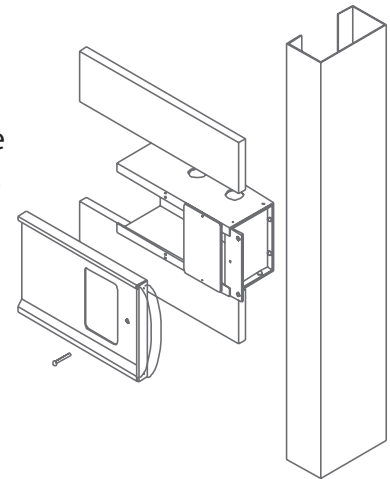

The fascia front assembly is made from extruded, clear anodized aluminium with moulded plastic end caps, for a clean appearance. The back box is made from galvanized steel, 0.060" thick.

The medical gas piping terminates as blank capped ends 5" (127 mm) above the console back box.

The Console is UL Listed to U.S. and Canadian safety standards.

Amico products comply with NFPA-99.

features

- Removable front fascia for ease of maintenance and installation
- Single cutout dimension for all accessories (outlets & electrical devices) are on a 2.5" (63.5 mm) centre
- Fascia is anodized aluminium with moulded plastic end caps for a clean, aesthetic appearance

project

dimensions

inch
[mm]

Flush mount the console back box to the drywall. The fascia shall sit on the drywall.

NOTE:

The backbox has 1/2" & 3/4" knockouts incorporated on all 3 sides of the enclosure. Dividers can be provided (if specified), if required between gas and electrical services.

# of gangs	3	5	7	9	11	13	15	17	19	21	23
DIM-"A" length of front	12.5" (318 mm)	17.5" (445 mm)	22.5" (572 mm)	27.5" (699 mm)	32.5" (826 mm)	37.5" (953 mm)	42.5" (1080 mm)	47.5" (1207 mm)	52.5" (1334 mm)	57.5" (1461 mm)	62.5" (1588 mm)
length "B" of back box	9" (229 mm)	14" (356 mm)	19" (483 mm)	24" (610 mm)	29" (737 mm)	34" (864 mm)	39" (991 mm)	44" (1118 mm)	49" (1245 mm)	54" (1372 mm)	59" (1499 mm)