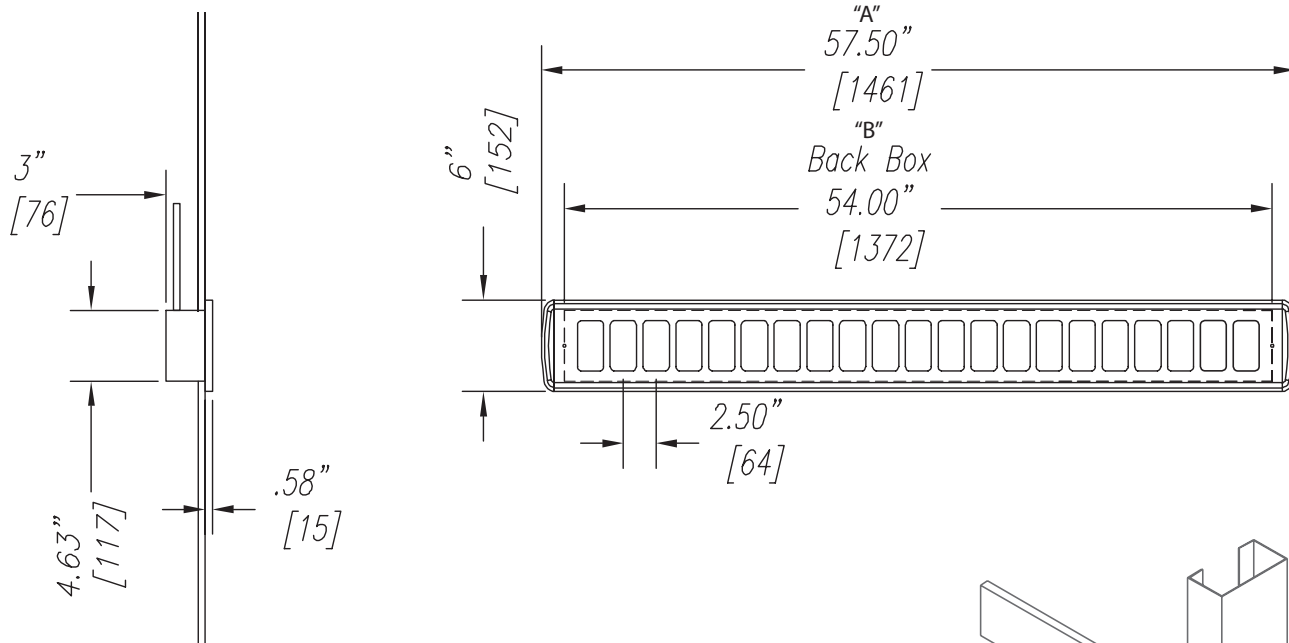

# features

- Removable front fascia for ease of maintenance and installation
- Single cutout dimension for all accessories (outlets & electrical devices) are on a 2.5" (63.5 mm) centre
- Fascia is anodized aluminium with moulded plastic end caps for a clean, aesthetic appearance

# dimensions

inch  
[mm]

Flush mount the console back box to the drywall. The fascia shall sit on the drywall.

**NOTE:**

The backbox has 1/2" & 3/4" knockouts incorporated on all 3 sides of the enclosure. Dividers can be provided (if specified), if required between gas and electrical services.

# of gangs	3	5	7	9	11	13	15	17	19	21	23
DIM-"A" length of front	12.5" (318 mm)	17.5" (445 mm)	22.5" (572 mm)	27.5" (699 mm)	32.5" (826 mm)	37.5" (953 mm)	42.5" (1080 mm)	47.5" (1207 mm)	52.5" (1334 mm)	57.5" (1461 mm)	62.5" (1588 mm)
length "B" of back box	9" (229 mm)	14" (356 mm)	19" (483 mm)	24" (610 mm)	29" (737 mm)	34" (864 mm)	39" (991 mm)	44" (1118 mm)	49" (1245 mm)	54" (1372 mm)	59" (1499 mm)