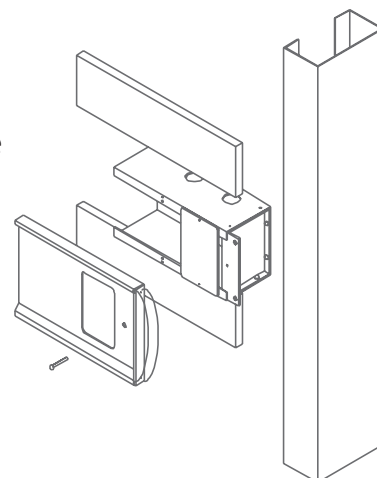

The fascia front assembly is made from extruded, clear anodized aluminium with moulded plastic end caps, for a clean appearance. The back box is made from galvanized steel, 0.060" thick.

The medical gas piping terminates as blank capped ends 5" (127 mm) above the console back box.

# features

- Removable front fascia for ease of maintenance and installation
- Single cutout dimension for all accessories (outlets & electrical devices) are on a 2.5" (63.5 mm) centre
- Fascia is anodized aluminium with moulded plastic end caps for a clean, aesthetic appearance

# dimensions

inch  
[mm]

Flush mount the console back box to the drywall. The fascia shall sit on the drywall.

**NOTE:**

The backbox has 1/2" & 3/4" knockouts incorporated on all 3 sides of the enclosure. Dividers can be provided (if specified), if required between gas and electrical services.

# of gangs	3	5	7	9	11	13	15	17	19	21	23
DIM-"A" length of front	12.5" (318 mm)	17.5" (445 mm)	22.5" (572 mm)	27.5" (699 mm)	32.5" (826 mm)	37.5" (953 mm)	42.5" (1080 mm)	47.5" (1207 mm)	52.5" (1334 mm)	57.5" (1461 mm)	62.5" (1588 mm)
length "B" of back box	9" (229 mm)	14" (356 mm)	19" (483 mm)	24" (610 mm)	29" (737 mm)	34" (864 mm)	39" (991 mm)	44" (1118 mm)	49" (1245 mm)	54" (1372 mm)	59" (1499 mm)