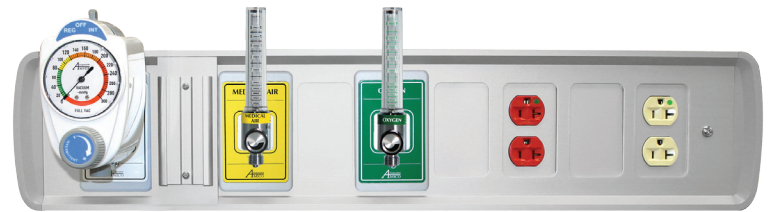

specifications

The console unit shall be an Amico Alert-1 series.

The console unit has a removable front assembly for ease of mounting to the back box.

The console is supported by a galvanized steel bracket which shall be attached to the structural wall by means of four screws (not supplied by Amico).

The fascia front assembly is made from extruded, clear anodized aluminium with moulded plastic end caps, for a clean appearance. The back box is made from galvanized steel, 0.060" thick.

The medical gas piping terminates as blank capped ends 5" (127 mm) above the console back box.

All specified devices are factory installed in the console backbox. The electrical devices are separated, but they are not pre-wired.

NOTE: Exact dimensions are to be determined by the customer.

NOTE: A blank provision should be placed between Medical Gas Outlets and Vacuum Bottle Slide Holders and between 2 communication devices.

The Console is UL Listed to U.S. and Canadian safety standards.

Amico products comply with NFPA-99.

features

- Removable front fascia for ease of maintenance and installation
- Single cutout dimension for all accessories (outlets & electrical devices) are on a 2.5" (63.5 mm) centre
- Fascia is anodized aluminium with moulded plastic end caps for a clean, aesthetic appearance