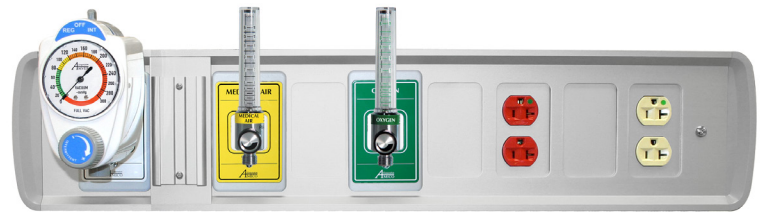

# specifications

The console unit shall be an Amico Alert-1 series.

The console unit has a removable front assembly for ease of mounting to the back box.

The console is supported by a galvanized steel bracket which shall be attached to the structural wall by means of four screws (not supplied by Amico).

The fascia front assembly is made from extruded, clear anodized aluminium with moulded plastic end caps, for a clean appearance. The back box is made from galvanized steel, 0.060" thick.

The medical gas piping terminates as blank capped ends 5" (127 mm) above the console back box.

# features

- Removable front fascia for ease of maintenance and installation
- Single cutout dimension for all accessories (outlets & electrical devices) are on a 2.5" (63.5 mm) centre
- Fascia is anodized aluminium with moulded plastic end caps for a clean, aesthetic appearance