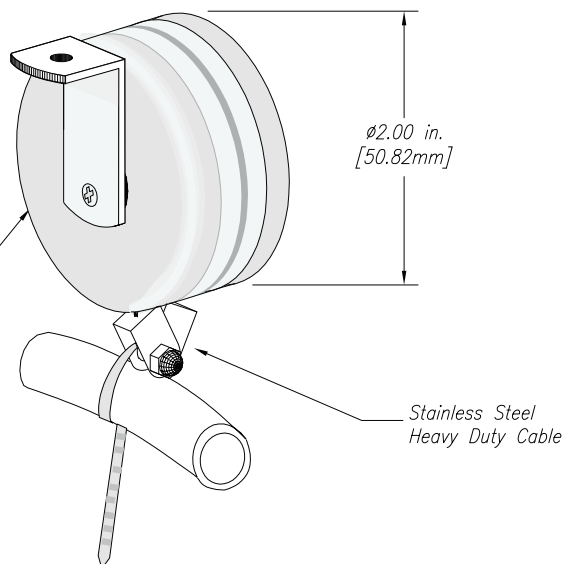

Hose Retractor

General Specifications:

The Hose Retractor shall be an Amico Alert-1 series.

The Hose Retractor can be attached directly to a ceiling outlet or directly to the ceiling. The retractor wire is manufactured out of 48" stainless steel heavy duty cable (not MRI compatible).

Technical Specifications

Stainless Steel
Bracket (to Ceiling)

Chrome Plated
Metal Casing

Stainless Steel
Heavy Duty Cable

Model Numbers

S-HOSE-RET-HD